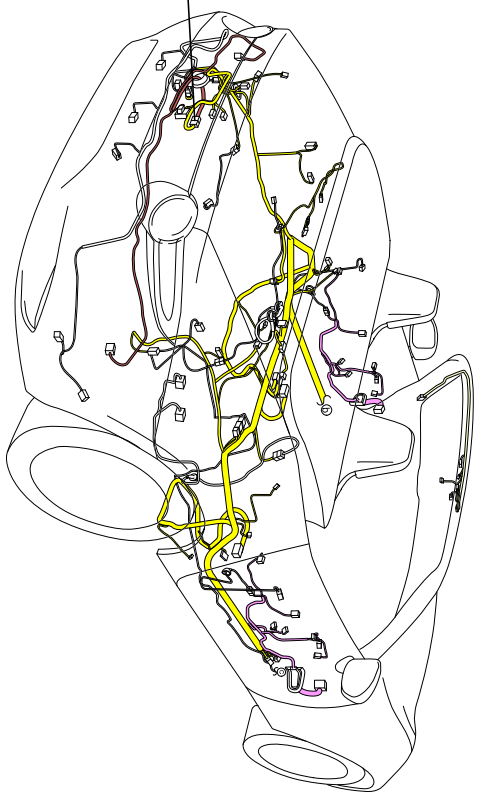

*1 : WITHOUT CENTER DISPLAY
*2 : WITH CENTER DISPLAY

2016 Mazda MX-5
DATA LINK CONNECTOR

00D-1a

D-101
DATA LINK CONNECTOR-2

NOTE : SEEN FROM TERMINAL SIDE

- : FRONT HARNESS
- : ENGINE HARNESS
- : ENGINE No.2 HARNESS
- : REAR HARNESS
- : REAR No.4 HARNESS
- : INSTRUMENT PANEL HARNESS
- : EMISSION HARNESS
- : DOOR HARNESS
- : INTERIOR LIGHT No.2 HARNESS