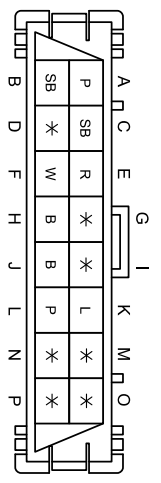

*1 : WITHOUT CENTER DISPLAY
*2 : WITH CENTER DISPLAY

2016 Mazda MX-5
DATA LINK CONNECTOR

00D-1a

D-101
DATA LINK CONNECTOR-2

NOTE : SEEN FROM TERMINAL SIDE

- : FRONT HARNESS
- : ENGINE HARNESS
- : ENGINE No.2 HARNESS
- : REAR HARNESS
- : REAR No.4 HARNESS
- : INSTRUMENT PANEL HARNESS
- : EMISSION HARNESS
- : DOOR HARNESS
- : INTERIOR LIGHT No.2 HARNESS