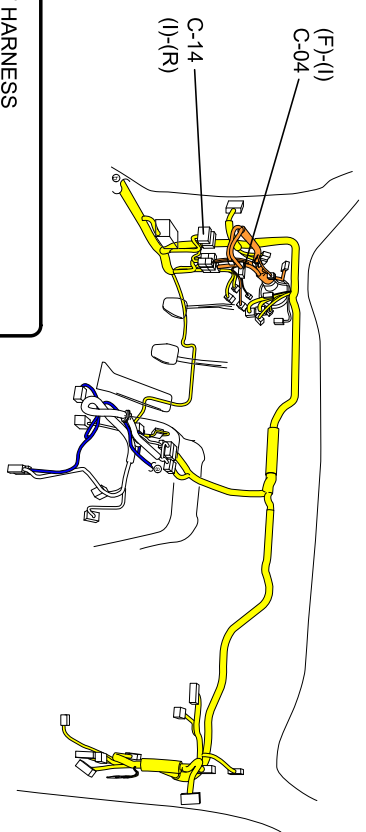

*1 : WITHOUT CENTER DISPLAY
*2 : WITH CENTER DISPLAY

2016 Mazda MX-5
DATA LINK CONNECTOR

00D-1a

D-101
DATA LINK CONNECTOR-2

NOTE : SEEN FROM TERMINAL SIDE

- : FRONT HARNESS
- : ENGINE HARNESS
- : ENGINE No.2 HARNESS
- : REAR HARNESS
- : REAR No.4 HARNESS
- : INSTRUMENT PANEL HARNESS
- : EMISSION HARNESS
- : DOOR HARNESS
- : INTERIOR LIGHT No.2 HARNESS