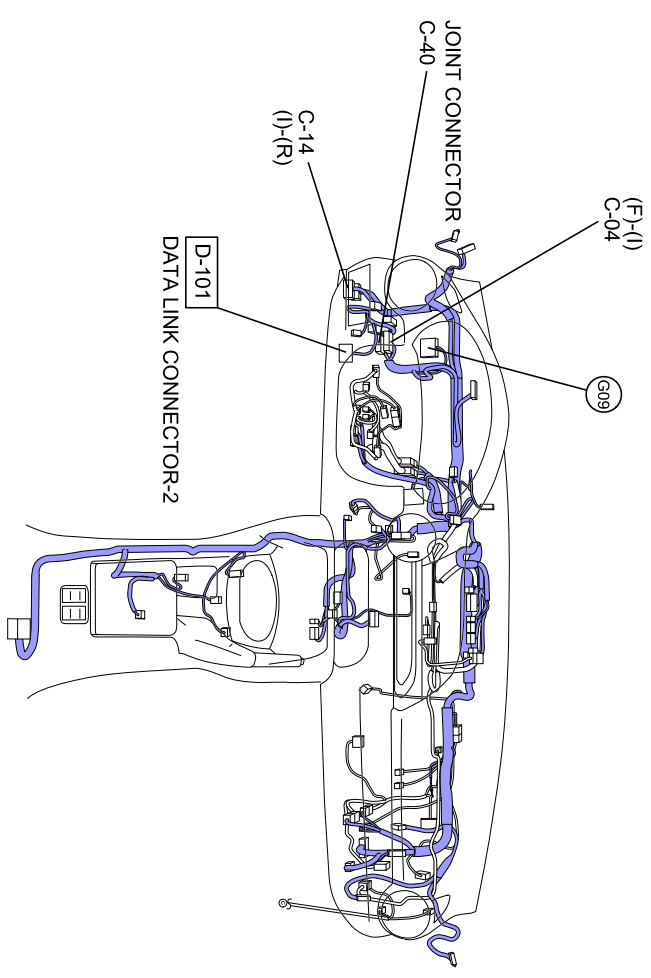

*1 : WITHOUT CENTER DISPLAY
*2 : WITH CENTER DISPLAY

2016 Mazda MX-5
DATA LINK CONNECTOR

00D-1a

D-101
DATA LINK CONNECTOR-2

NOTE : SEEN FROM TERMINAL SIDE

- : FRONT HARNESS
- : ENGINE HARNESS
- : ENGINE No.2 HARNESS
- : REAR HARNESS
- : REAR No.4 HARNESS
- : INSTRUMENT PANEL HARNESS
- : EMISSION HARNESS
- : DOOR HARNESS
- : INTERIOR LIGHT No.2 HARNESS