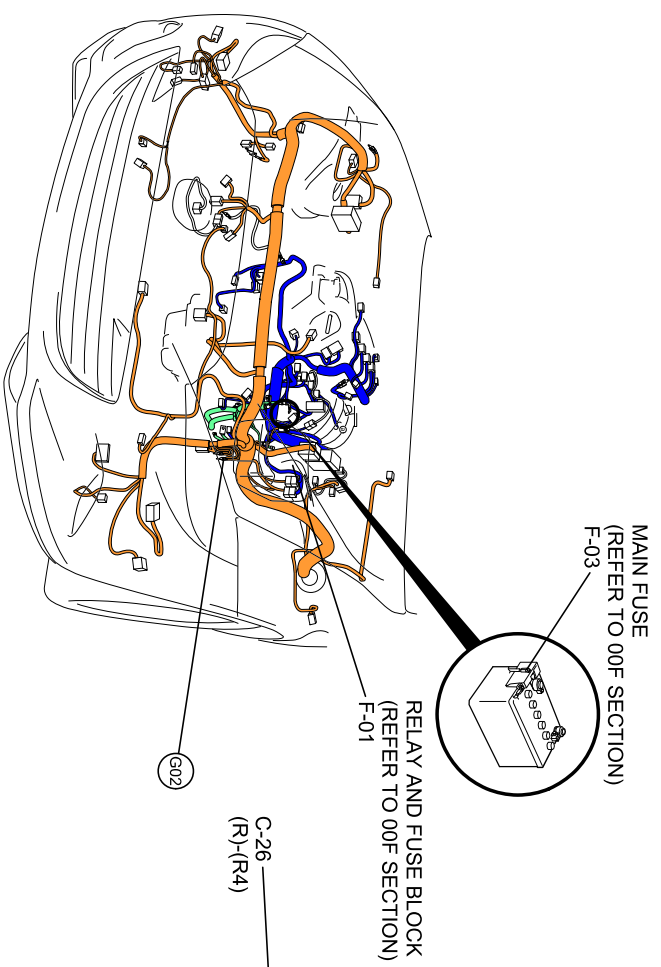

*1 : WITHOUT CENTER DISPLAY
*2 : WITH CENTER DISPLAY

2016 Mazda MX-5
DATA LINK CONNECTOR

00D-1a

D-101
DATA LINK CONNECTOR-2

NOTE : SEEN FROM TERMINAL SIDE

- : FRONT HARNESS
- : ENGINE HARNESS
- : ENGINE No.2 HARNESS
- : REAR HARNESS
- : REAR No.4 HARNESS
- : INSTRUMENT PANEL HARNESS
- : EMISSION HARNESS
- : DOOR HARNESS
- : INTERIOR LIGHT No.2 HARNESS