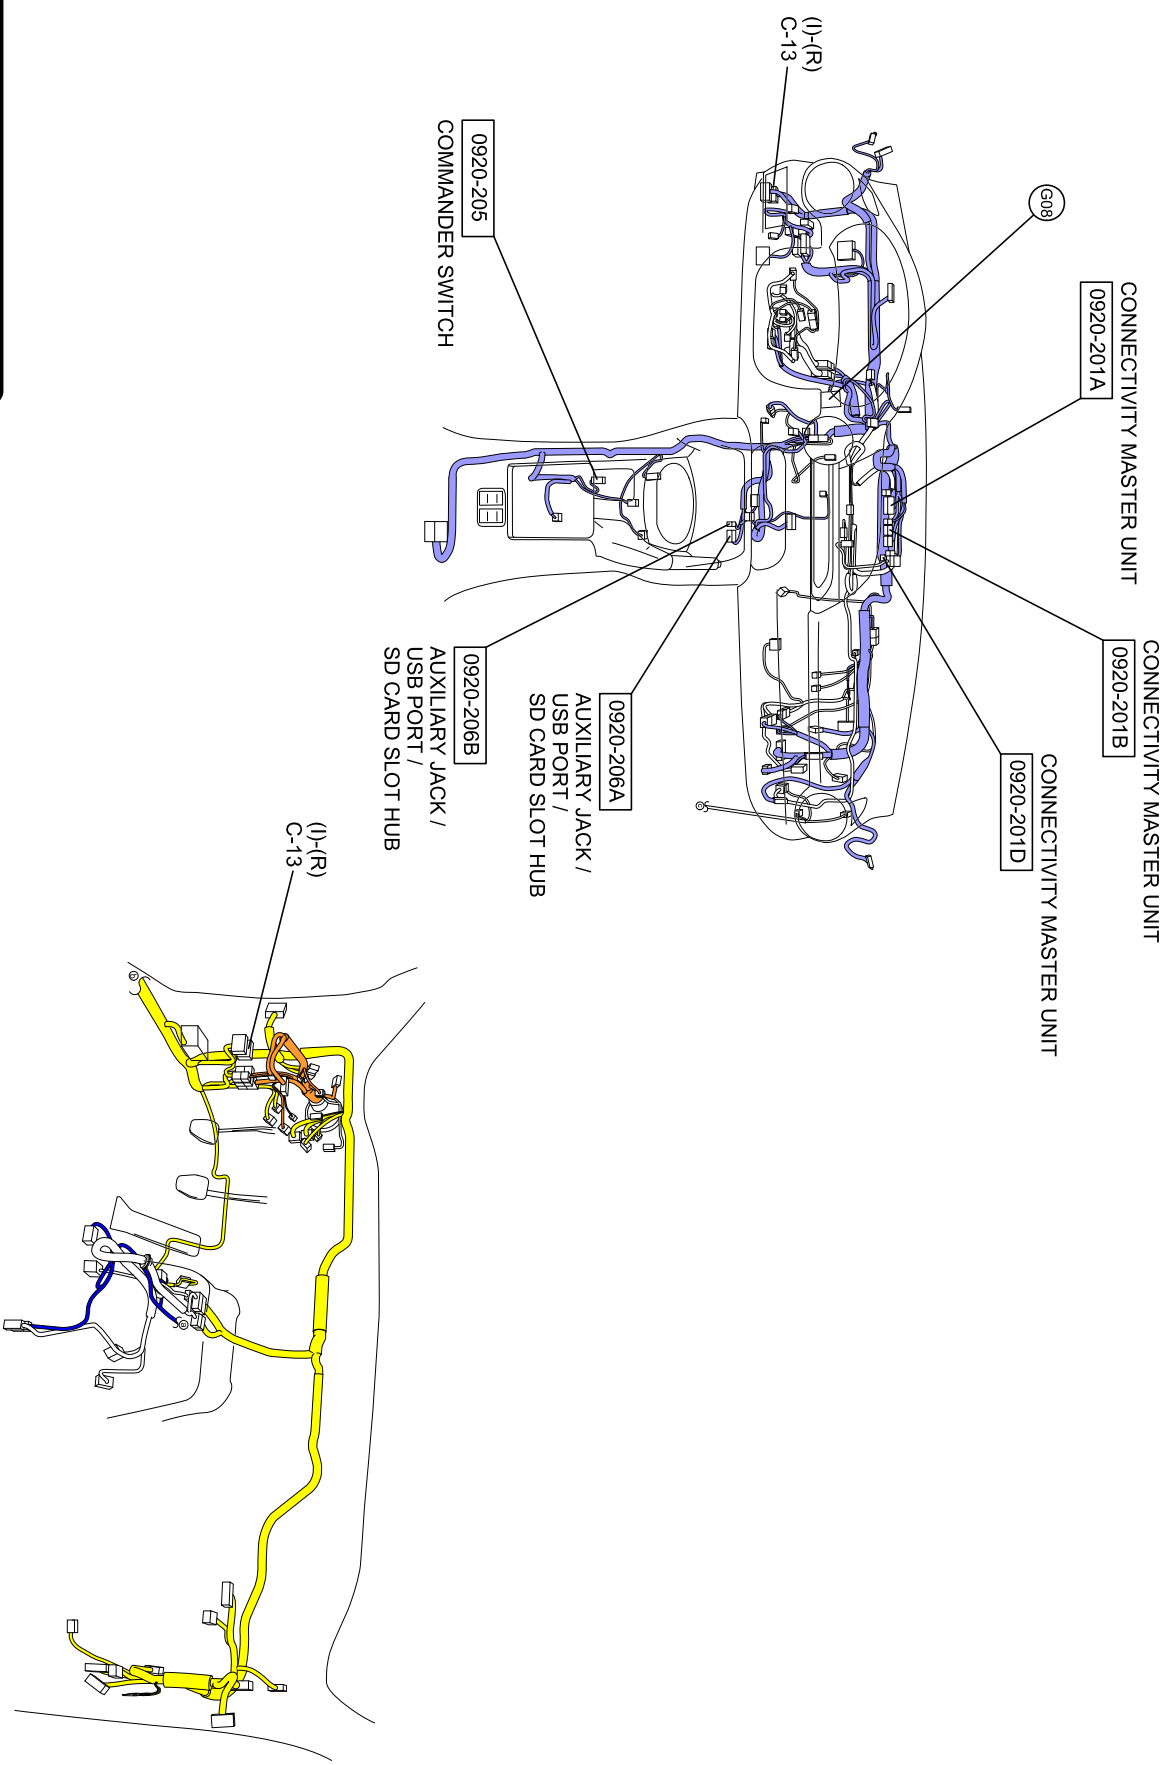

2016 Mazda MX-5
AUDIO SYSTEM (WITH CENTER DISPLAY / WITHOUT Bose® TYPE AUDIO)

0920-2b

- █ : FRONT HARNESS
- █ : EMISSION HARNESS
- █ : REAR HARNESS
- █ : INSTRUMENT PANEL HARNESS