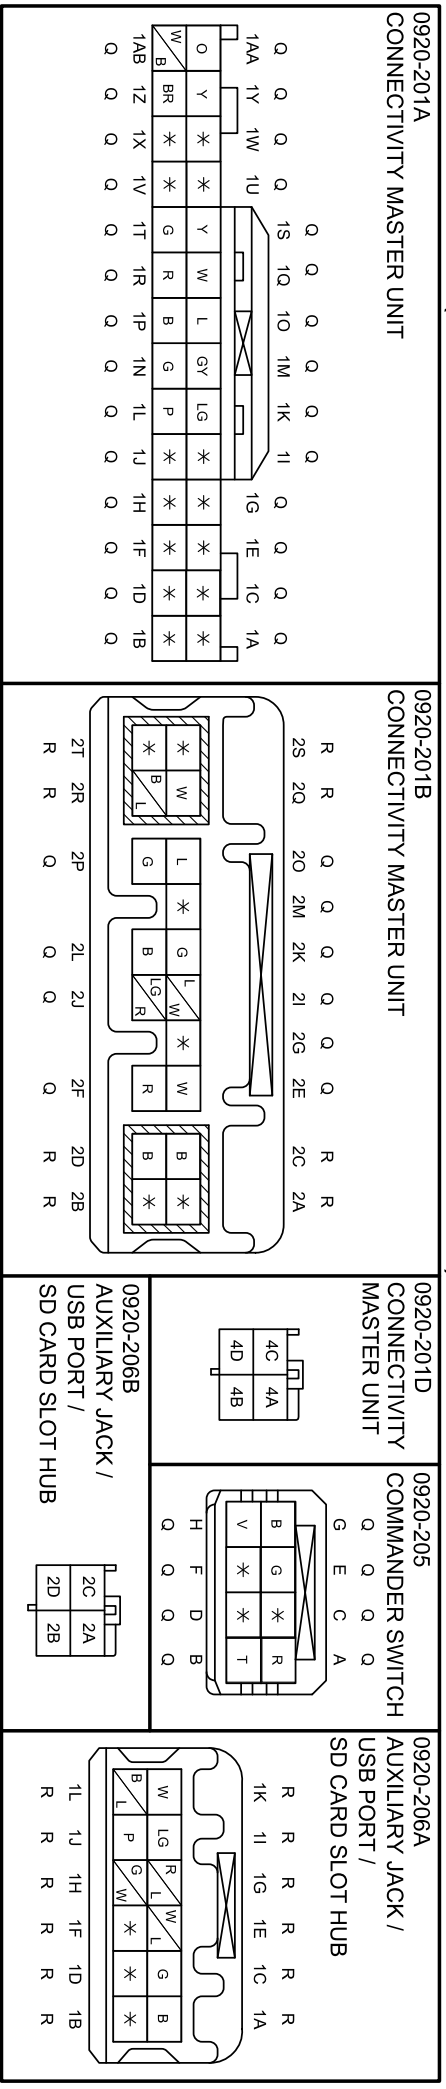

2016 Mazda MX-5
AUDIO SYSTEM (WITH CENTER DISPLAY / WITHOUT Bose® TYPE AUDIO)

0920-2b

- █ : FRONT HARNESS
- █ : EMISSION HARNESS
- █ : REAR HARNESS
- █ : INSTRUMENT PANEL HARNESS