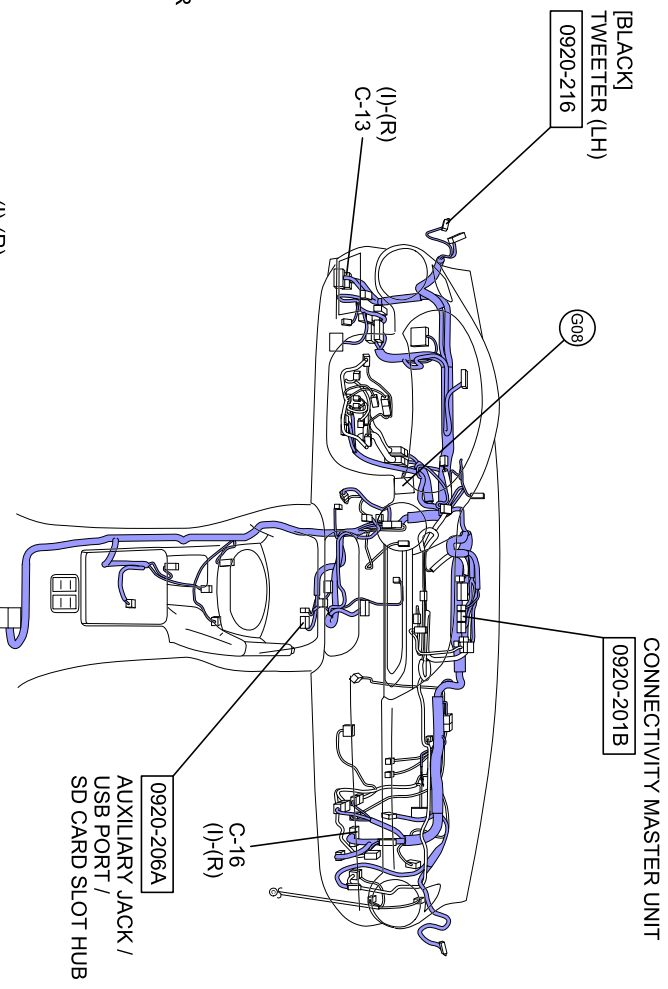

0920-203  
CD PLAYER  
[BLACK]

- : FRONT HARNESS
- : EMISSION HARNESS
- : REAR HARNESS
- : INSTRUMENT PANEL HARNESS
- : REAR No.4 HARNESS
- : DOOR HARNESS
- : INTERIOR LIGHT No.2 HARNESS