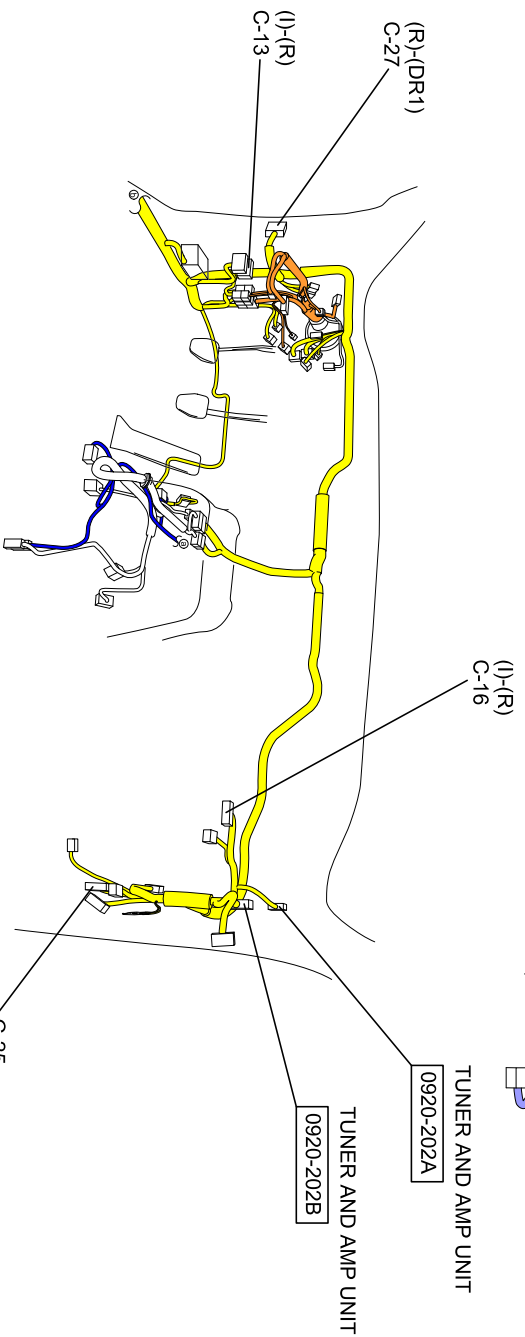

0920-203  
CD PLAYER  
[BLACK]

- : FRONT HARNESS
- : EMISSION HARNESS
- : REAR HARNESS
- : INSTRUMENT PANEL HARNESS
- : REAR No.4 HARNESS
- : DOOR HARNESS
- : INTERIOR LIGHT No.2 HARNESS