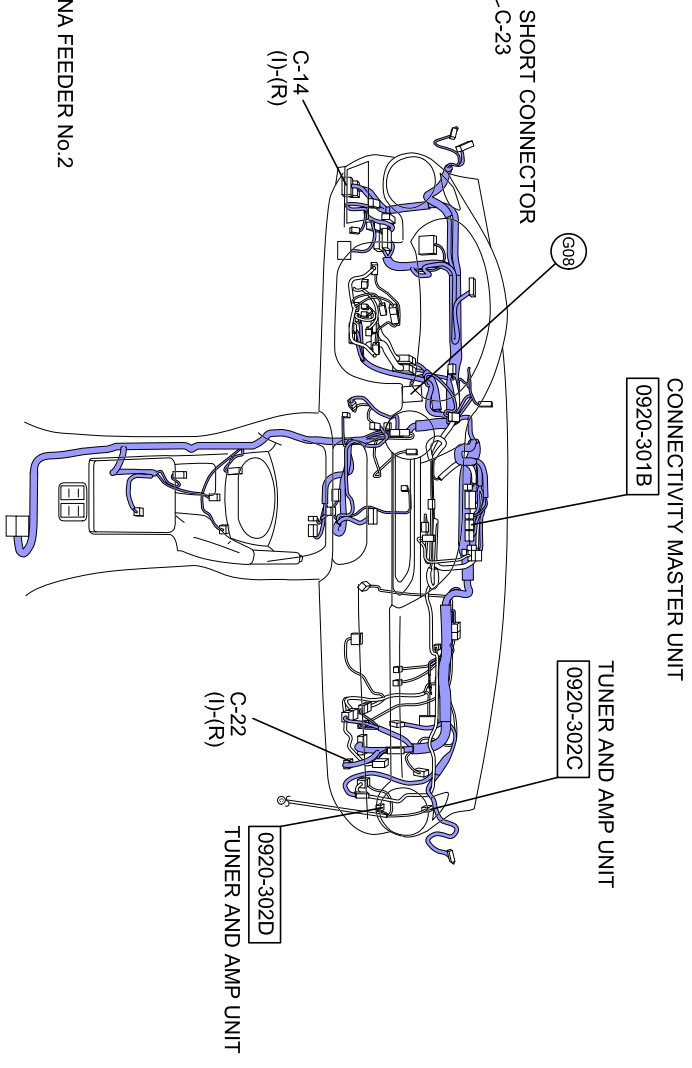

2016 Mazda MX-5
AUDIO SYSTEM (WITH CENTER DISPLAY / Bose® TYPE AUDIO)

0920-3d

- : FRONT HARNESS
- : EMISSION HARNESS
- : REAR HARNESS
- : INSTRUMENT PANEL HARNESS
- : REAR No.4 HARNESS
- : DOOR HARNESS
- : INTERIOR LIGHT No.2 HARNESS