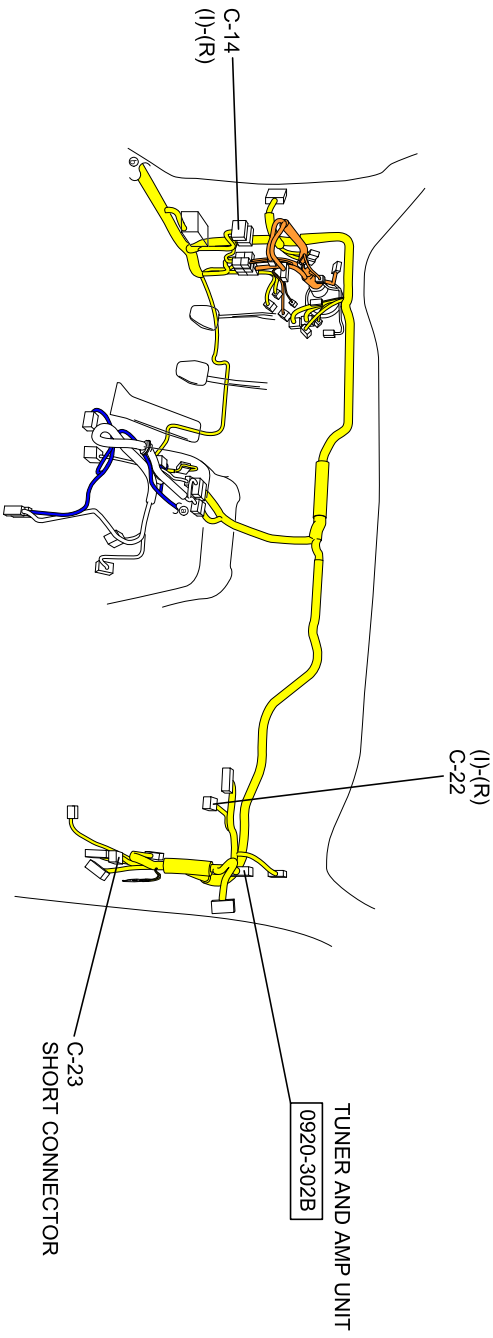

2016 Mazda MX-5
AUDIO SYSTEM (WITH CENTER DISPLAY / Bose® TYPE AUDIO)

0920-3d

- : FRONT HARNESS
- : EMISSION HARNESS
- : REAR HARNESS
- : INSTRUMENT PANEL HARNESS
- : REAR No.4 HARNESS
- : DOOR HARNESS
- : INTERIOR LIGHT No.2 HARNESS