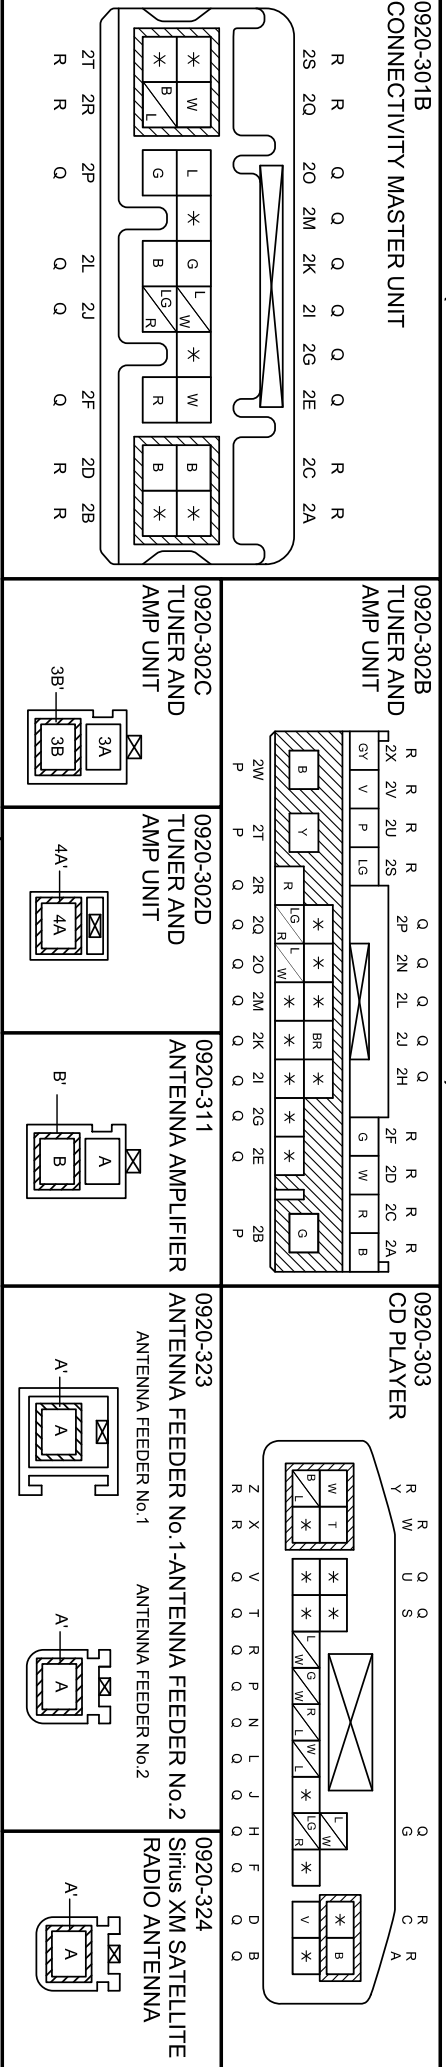

2016 Mazda MX-5
AUDIO SYSTEM (WITH CENTER DISPLAY / Bose® TYPE AUDIO)

0920-3d

- : FRONT HARNESS
- : EMISSION HARNESS
- : REAR HARNESS
- : INSTRUMENT PANEL HARNESS
- : REAR No.4 HARNESS
- : DOOR HARNESS
- : INTERIOR LIGHT No.2 HARNESS