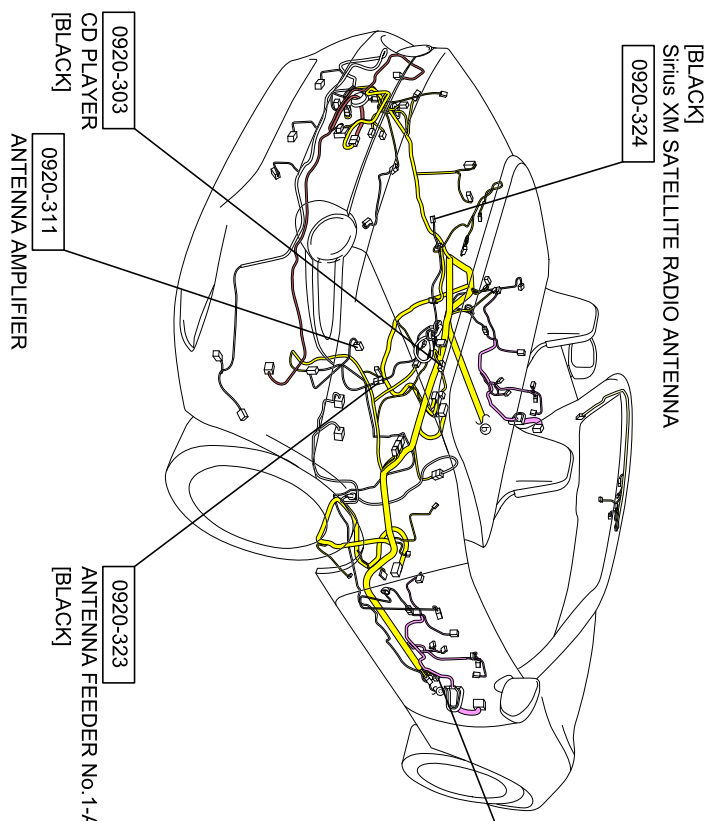

2016 Mazda MX-5
AUDIO SYSTEM (WITH CENTER DISPLAY / Bose® TYPE AUDIO)

0920-3d

- : FRONT HARNESS
- : EMISSION HARNESS
- : REAR HARNESS
- : INSTRUMENT PANEL HARNESS
- : REAR No.4 HARNESS
- : DOOR HARNESS
- : INTERIOR LIGHT No.2 HARNESS