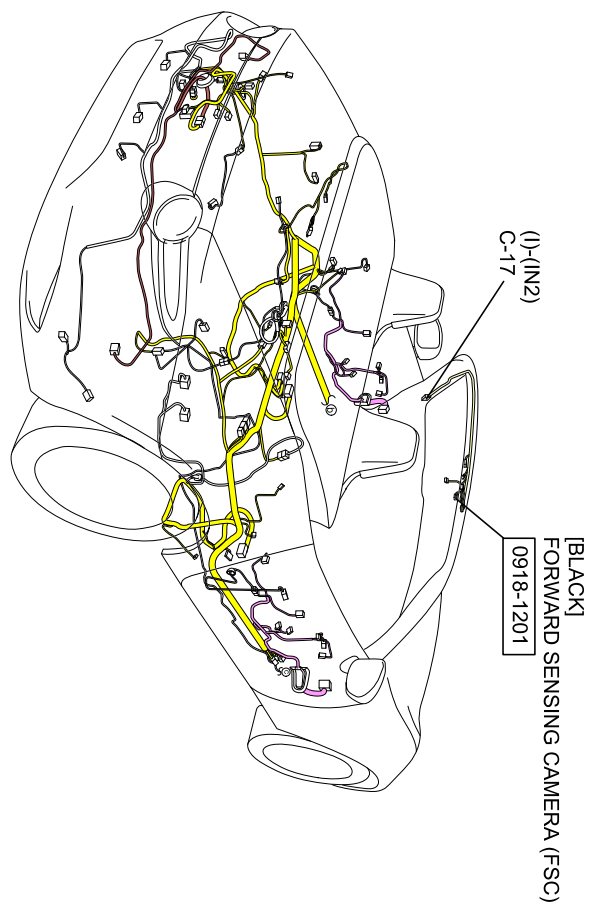

2016 Mazda MX-5
LANE DEPARTURE WARNING SYSTEM

0922-5

0918-1201
FORWARD SENSING CAMERA (FSC)

--	--	--	--	--	--

- : FRONT HARNESS
- : ENGINE HARNESS
- : ENGINE No.2 HARNESS
- : REAR HARNESS
- : REAR No.4 HARNESS
- : INSTRUMENT PANEL HARNESS
- : EMISSION HARNESS
- : DOOR HARNESS
- : INTERIOR LIGHT No.2 HARNESS