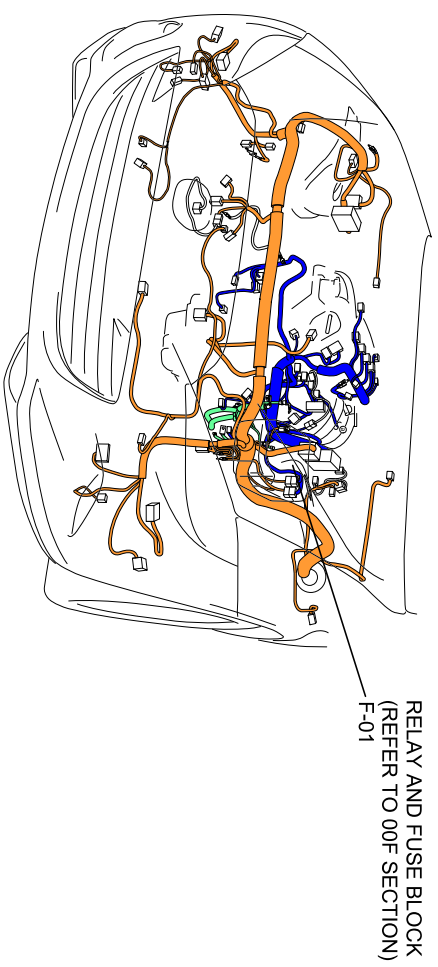

2016 Mazda MX-5
LANE DEPARTURE WARNING SYSTEM

0922-5

0918-1201
FORWARD SENSING CAMERA (FSC)

--	--	--	--	--	--

- : FRONT HARNESS
- : ENGINE HARNESS
- : ENGINE No.2 HARNESS
- : REAR HARNESS
- : REAR No.4 HARNESS
- : INSTRUMENT PANEL HARNESS
- : EMISSION HARNESS
- : DOOR HARNESS
- : INTERIOR LIGHT No.2 HARNESS